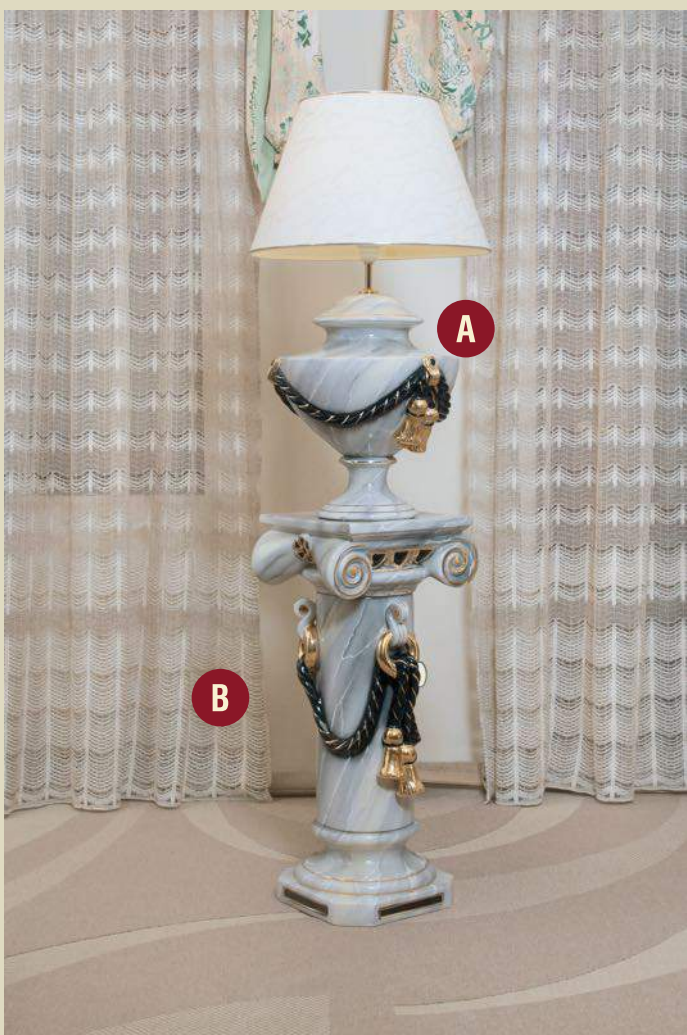

ONMA0173 DRP

A

TYPE : DRAPPO LAMP w/ PEARL SHADE
COLOR : ONYX BROWN
DESIGN : BOTTONI
SIZE : Ø50cm
HEIGHT : 86cm

ONMA0170 BT

B

TYPE : COLUMN w/ PEARL SHADE
COLOR : ONYX BROWN
DESIGN : BOTTONI
SIZE : Ø38cm
HEIGHT : 80cm

ONGR0192 CT

A

TYPE : LAMP w/ ROPE
COLOR : ONYX GREY w/ GOLD
DESIGN : COTTON SHADE
SIZE : Ø55cm
HEIGHT : 82cm

ONGR0195

B

TYPE : COLUMN w/ ROPE
COLOR : ONYX GREY w/ GOLD
DESIGN : BOTTONI
BASE SIZE : 32.5cm X 39cm
HEIGHT : 80cm