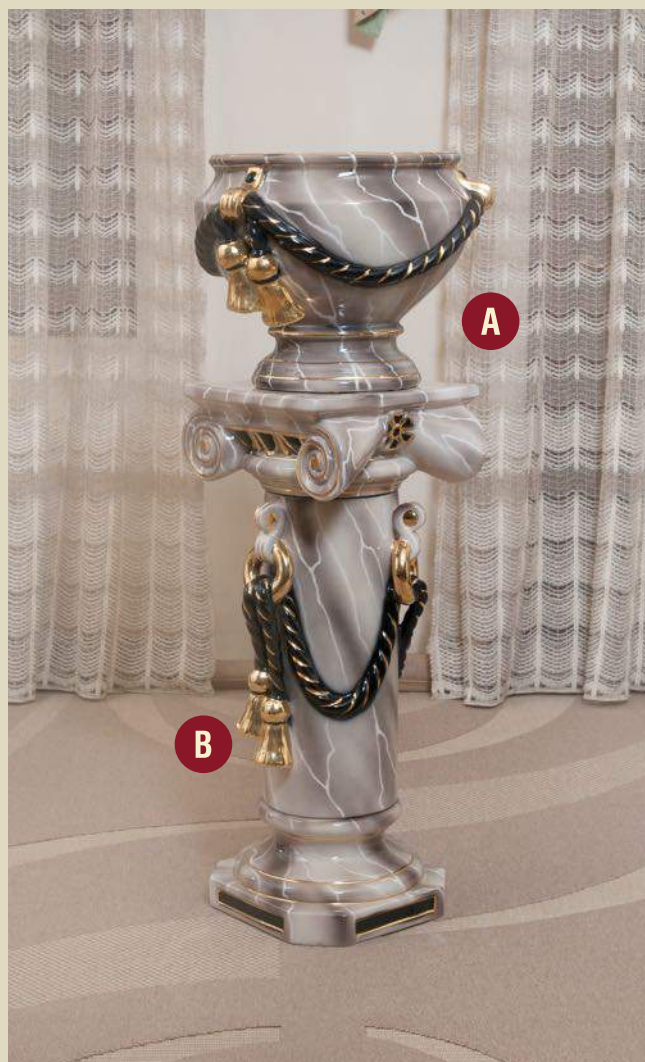

MADE IN ITALY

**ONBL0191**

**A**

**TYPE :** CACHEPOT w/ ROPE  
**COLOR :** ONYX BLUE w/ GOLD  
**DESIGN :** CORDE  
**SIZE :** Ø35cm  
**HEIGHT :** 34cm

**ONBL0190**

**B**

**TYPE :** COLUMN w/ ROPE  
**COLOR :** ONYX BLUE w/ GOLD  
**DESIGN :** CORDE  
**SIZE :** Ø38cm  
**HEIGHT :** 76cm