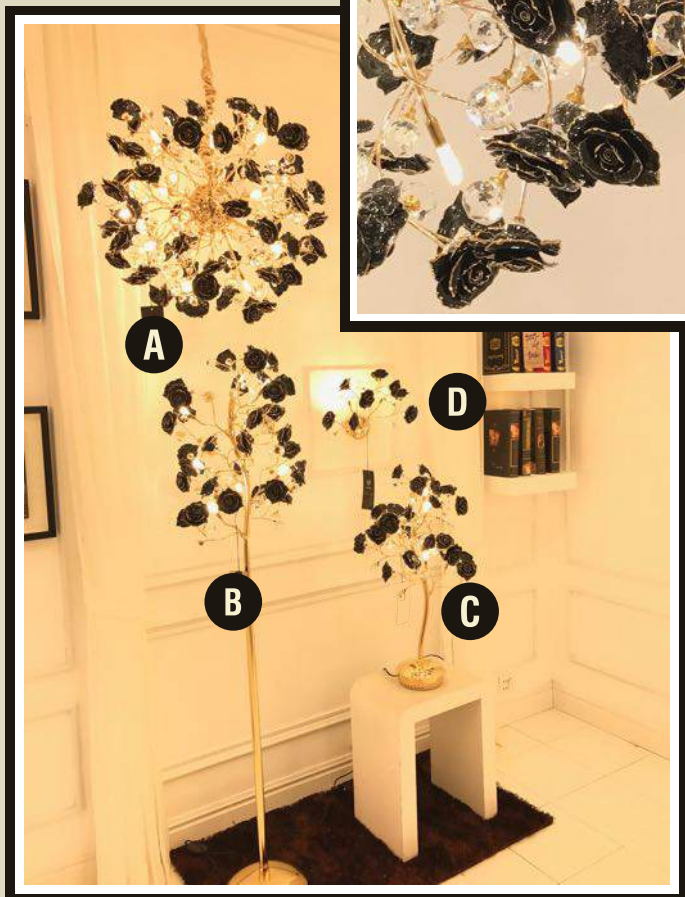

## RED ROSE

9857-3P

A

TYPE : MULTI-TIERED PENDANT LIGHT

DESIGN : ROSE FLOWER

COLOR : RED & GOLD

NUMBER OF LIGHTS : 12 + 12 + 12 LED LIGHTS

## BLACK ROSE

9000-P

A

TYPE : PENDANT LIGHT

DESIGN : ROSE FLOWER

COLOR : BLACK & GOLD

NUMBER OF LIGHTS : 18 LED LIGHTS

9000-F