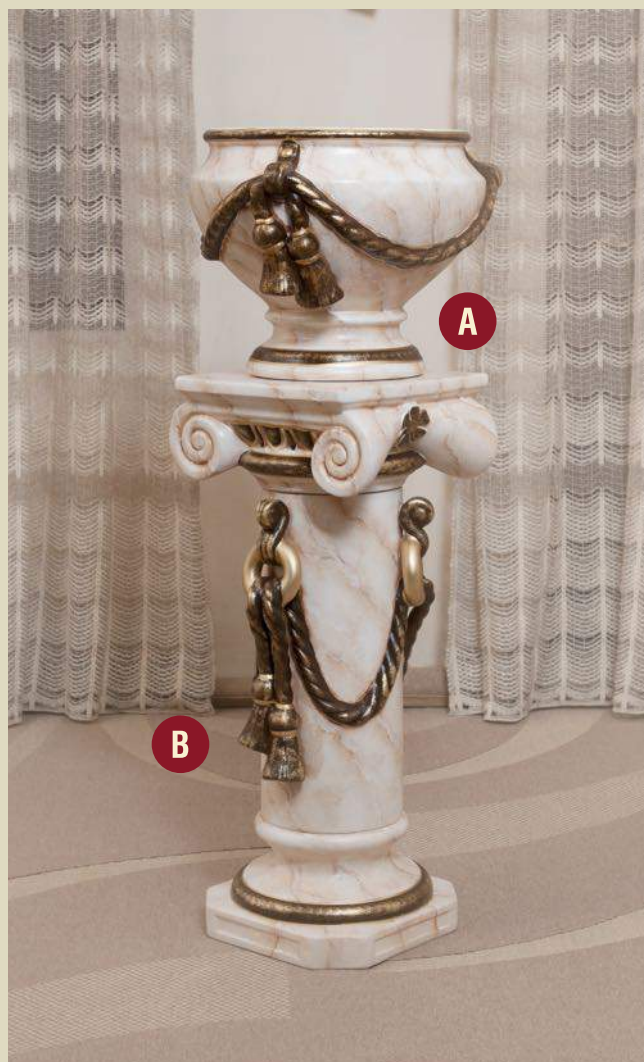

**CREM0191**

**A**

**TYPE :** CACHEPOT w/ ROPE

**COLOR :** CREME GOLD

**DESIGN :** CORDE

**SIZE :** Ø35cm

**HEIGHT :** 34cm

**CREM0190**

**B**

**TYPE :** COLUMN w/ ROPE

**COLOR :** CREME GOLD

**DESIGN :** CORDE

**SIZE :** Ø38cm

**HEIGHT :** 76cm

**CORD0191 CR**

**A**

**TYPE :** CACHEPOT w/ ROPE

**COLOR :** MARBLE MATT

**DESIGN :** CORDE

**SIZE :** Ø35cm

**HEIGHT :** 34cm

**CORD0195 CR**

**B**

**TYPE :** COLUMN w/ ROPE